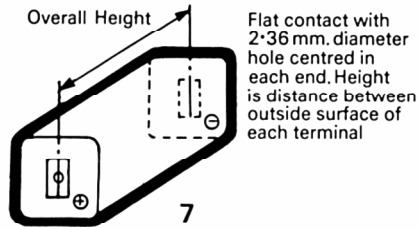

Single Cell Positive Off Brass Cap Negative Off Can

Miniature Press Stud Fasteners

Standard Press Stud Fasteners

Miniature Press Stud Fasteners

Miniature Press Stud Fasteners

Miniature Press Stud Fasteners

Miniature Snap Fasteners

NOTE: The terminal connections are situated in the length and width dimensions, except for diagrams 3, 8 and 12 as shown.

All dimensions shown are in millimetres.

www.blaukatz.com (1978 Chloride Automotive)