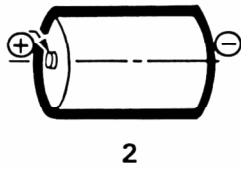

Single Cell Positive Off Brass Cap Negative Off Can

Miniature Press Stud Fasteners

Standard Press Stud Fasteners

Miniature Press Stud Fasteners

Miniature Press Stud Fasteners

Miniature Press Stud Fasteners

Miniature Snap Fasteners

NOTE: The terminal connections are situated in the length and width dimensions, except for diagrams 3, 8 and 12 as shown.

All dimensions shown are in millimetres.

www.blaukatz.com (1978 Chloride Automotive)