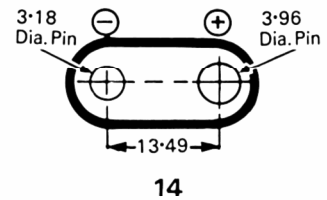

Single Cell Positive Off Brass Cap Negative Off Can

Miniature Press Stud Fasteners

Standard Press Stud Fasteners

Miniature Press Stud Fasteners

Miniature Press Stud Fasteners

Miniature Press Stud Fasteners

Miniature Snap Fasteners

NOTE: The terminal connections are situated in the length and width dimensions, except for diagrams 3, 8 and 12 as shown.

All dimensions shown are in millimetres.

www.blaukatz.com (1978 Chloride Automotive)