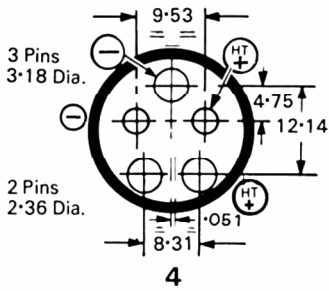

Single Cell Positive Off Brass Cap Negative Off Can

Miniature Press Stud Fasteners

Standard Press Stud Fasteners

Miniature Press Stud Fasteners

Miniature Press Stud Fasteners

Miniature Press Stud Fasteners

Miniature Snap Fasteners

NOTE: The terminal connections are situated in the length and width dimensions, except for diagrams 3, 8 and 12 as shown.

All dimensions shown are in millimetres.

www.blaukatz.com (1978 Chloride Automotive)