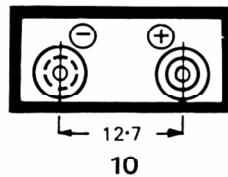

Single Cell Positive Off Brass Cap Negative Off Can

Miniature Press Stud Fasteners

Standard Press Stud Fasteners

Miniature Press Stud Fasteners

Miniature Press Stud Fasteners

Miniature Press Stud Fasteners

Miniature Snap Fasteners

NOTE: The terminal connections are situated in the length and width dimensions, except for diagrams 3, 8 and 12 as shown.

All dimensions shown are in millimetres.

www.blaukatz.com (1978 Chloride Automotive)