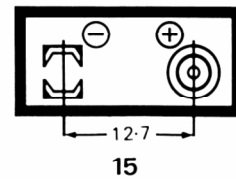

Single Cell Positive Off Brass Cap Negative Off Can

Miniature Press Stud Fasteners

Standard Press Stud Fasteners

Miniature Press Stud Fasteners

Miniature Press Stud Fasteners

Miniature Press Stud Fasteners

Miniature Snap Fasteners

NOTE: The terminal connections are situated in the length and width dimensions, except for diagrams 3, 8 and 12 as shown.

All dimensions shown are in millimetres.

www.blaukatz.com (1978 Chloride Automotive)