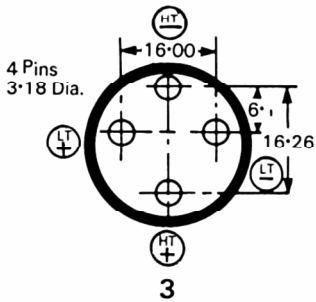

Single Cell Positive Off Brass Cap Negative Off Can

Miniature Press Stud Fasteners

Standard Press Stud Fasteners

Miniature Press Stud Fasteners

Miniature Press Stud Fasteners

Miniature Press Stud Fasteners

Miniature Snap Fasteners

NOTE: The terminal connections are situated in the length and width dimensions, except for diagrams 3, 8 and 12 as shown.

All dimensions shown are in millimetres.

www.blaukatz.com (1978 Chloride Automotive)