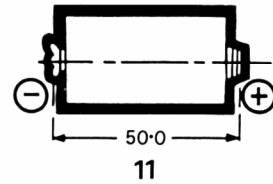

Single Cell Positive Off Brass Cap Negative Off Can

Miniature Press Stud Fasteners

Standard Press Stud Fasteners

Miniature Press Stud Fasteners

Miniature Press Stud Fasteners

Miniature Press Stud Fasteners

Miniature Snap Fasteners

NOTE: The terminal connections are situated in the length and width dimensions, except for diagrams 3, 8 and 12 as shown.

All dimensions shown are in millimetres.

www.blaukatz.com (1978 Chloride Automotive)