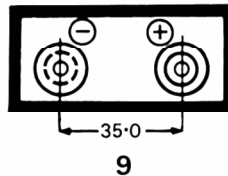

Single Cell Positive Off Brass Cap Negative Off Can

Miniature Press Stud Fasteners

Standard Press Stud Fasteners

Miniature Press Stud Fasteners

Miniature Press Stud Fasteners

Miniature Press Stud Fasteners

Miniature Snap Fasteners

NOTE: The terminal connections are situated in the length and width dimensions, except for diagrams 3, 8 and 12 as shown.

All dimensions shown are in millimetres.

www.blaukatz.com (1978 Chloride Automotive)