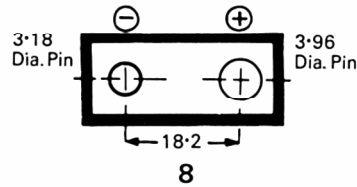

Single Cell Positive Off Brass Cap Negative Off Can

Miniature Press Stud Fasteners

Standard Press Stud Fasteners

Miniature Press Stud Fasteners

Miniature Press Stud Fasteners

Miniature Press Stud Fasteners

Miniature Snap Fasteners

NOTE: The terminal connections are situated in the length and width dimensions, except for diagrams 3, 8 and 12 as shown.

All dimensions shown are in millimetres.

www.blaukatz.com (1978 Chloride Automotive)