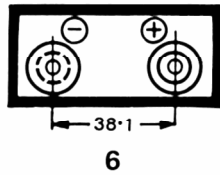

Single Cell Positive Off Brass Cap Negative Off Can

Miniature Press Stud Fasteners

Standard Press Stud Fasteners

Miniature Press Stud Fasteners

Miniature Press Stud Fasteners

Miniature Press Stud Fasteners

Miniature Snap Fasteners

NOTE: The terminal connections are situated in the length and width dimensions, except for diagrams 3, 8 and 12 as shown.

All dimensions shown are in millimetres.

www.blaukatz.com (1978 Chloride Automotive)