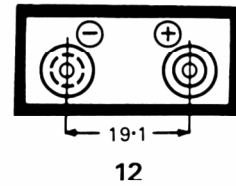

Single Cell Positive Off Brass Cap Negative Off Can

Miniature Press Stud Fasteners

Standard Press Stud Fasteners

Miniature Press Stud Fasteners

Miniature Press Stud Fasteners

Miniature Press Stud Fasteners

Miniature Snap Fasteners

NOTE: The terminal connections are situated in the length and width dimensions, except for diagrams 3, 8 and 12 as shown.

All dimensions shown are in millimetres.

www.blaukatz.com (1978 Chloride Automotive)