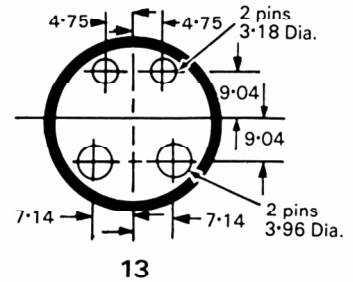

Single Cell Positive Off Brass Cap Negative Off Can

Miniature Press Stud Fasteners

Standard Press Stud Fasteners

Miniature Press Stud Fasteners

Miniature Press Stud Fasteners

Miniature Press Stud Fasteners

Miniature Snap Fasteners

NOTE: The terminal connections are situated in the length and width dimensions, except for diagrams 3, 8 and 12 as shown.

All dimensions shown are in millimetres.

www.blaukatz.com (1978 Chloride Automotive)