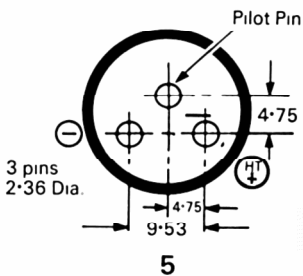

Single Cell Positive Off Brass Cap Negative Off Can

Miniature Press Stud Fasteners

Standard Press Stud Fasteners

Miniature Press Stud Fasteners

Miniature Press Stud Fasteners

Miniature Press Stud Fasteners

Miniature Snap Fasteners

NOTE: The terminal connections are situated in the length and width dimensions, except for diagrams 3, 8 and 12 as shown.

All dimensions shown are in millimetres.

www.blaukatz.com (1978 Chloride Automotive)