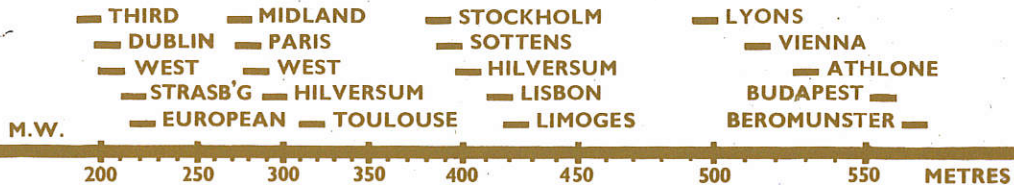

COSSOR

MELODY MAKER

MADE IN ENGLAND.

MAX